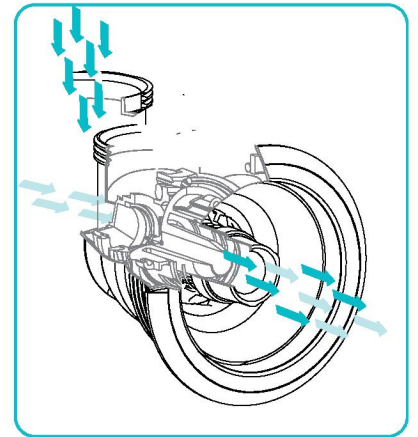

Scan

Rhyton Jacuzzi, Bathtub & Faucets
visit us@ rhytoniran.com

OCEAN OUTDOOR اوشن

Code:LRJ40

270 cm x 210 cm x 115 H cm

Scaling:

Width 270 cm

length 210 cm