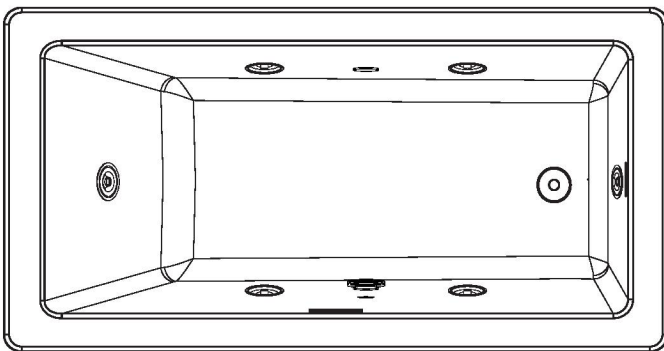

Scan

Rhyton Jacuzzi, Bathtub & Faucets
visit us@ rhytoniran.com

OCEAN OUTDOOR اوشن

Code:LRJ40

270 cm x 210 cm x 115 H cm

Scaling:

Width 270 cm

length 210 cm