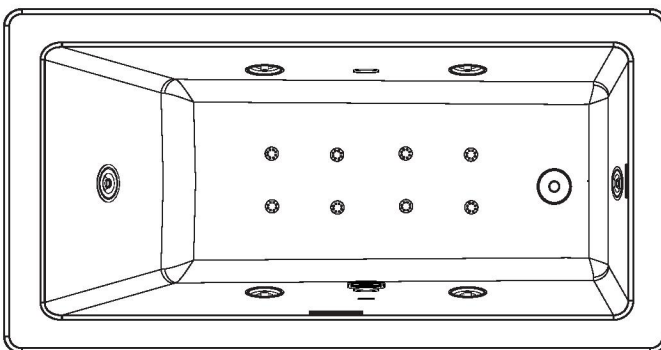

Scan

Rhyton Jacuzzi, Bathtub & Faucets
visit us@ rhytoniran.com

OCEAN OUTDOOR اوشن

Code:LRJ40

270 cm x 210 cm x 115 H cm

Scaling:

Width 270 cm

length 210 cm